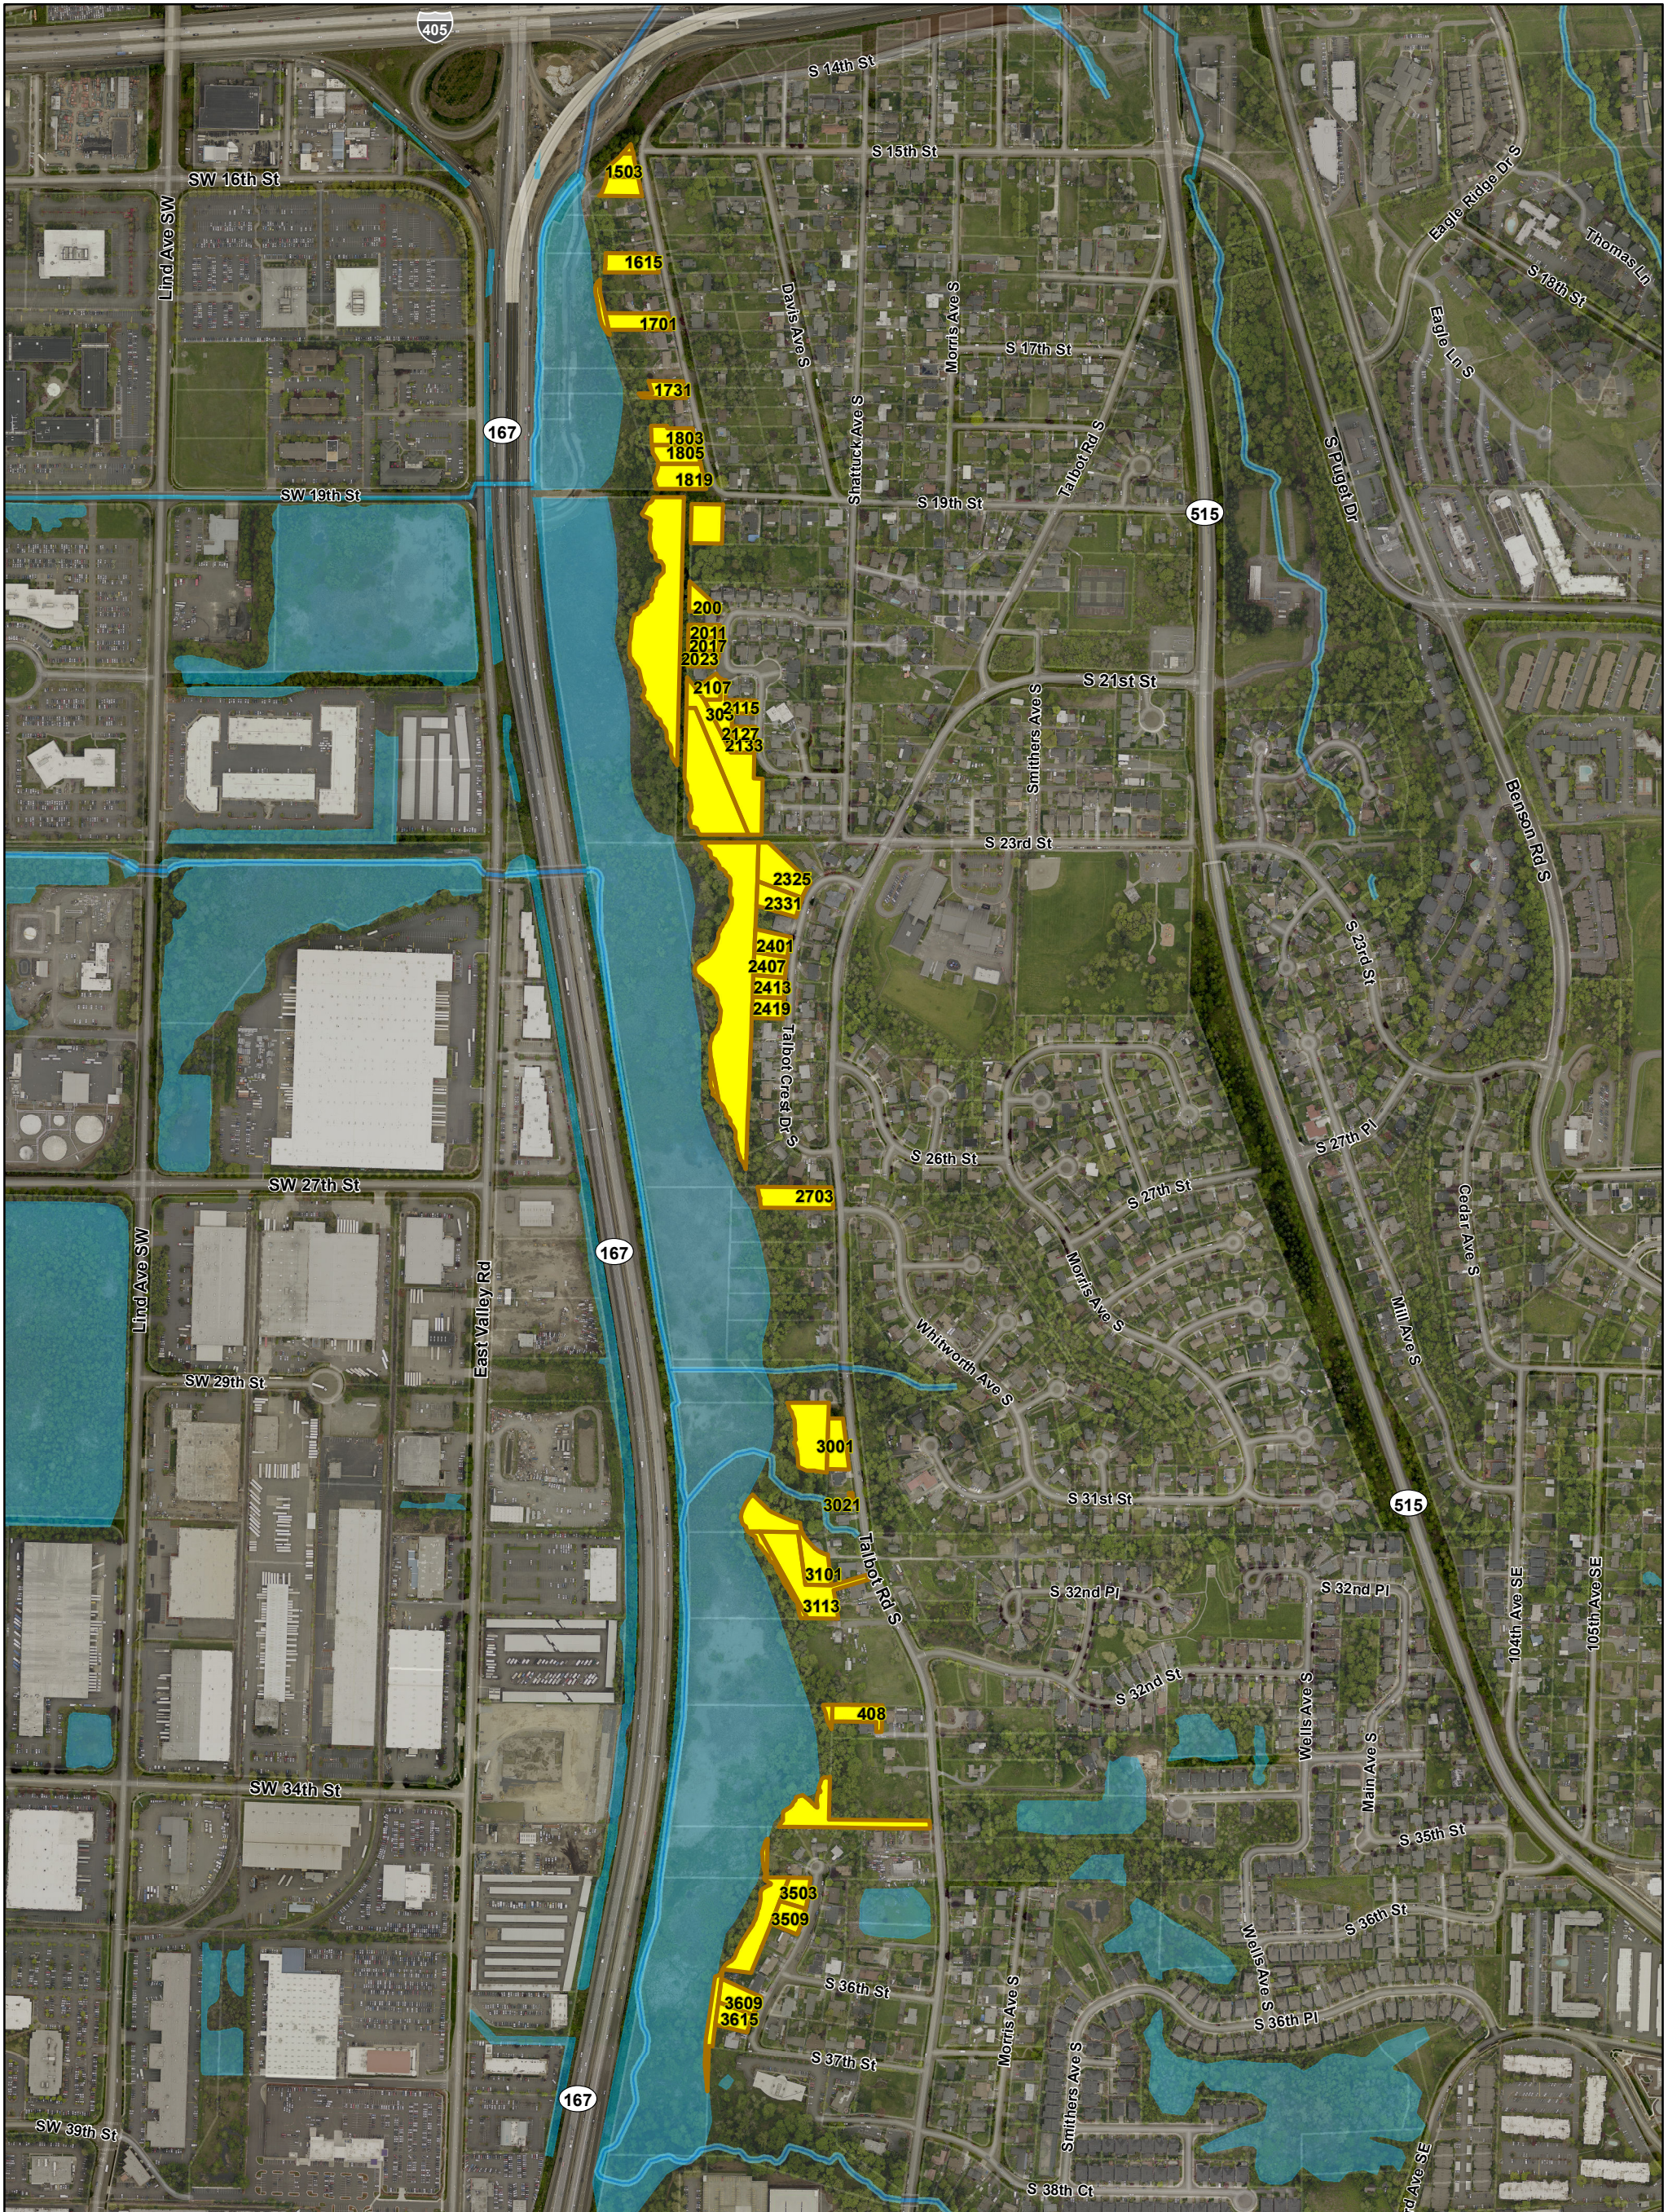

2023 Mosquito Abatement Area

Mosquito Abatement Program

Exhibit A: Adulticide Treatment Area

Note: Treatment will not be applied within 100' of water. Treatments will not be performed near homes. Treatment will only be done on the upland area between the wetland eastern edge and the residential areas. Property owner approval required prior to treatment on private property.

- Approved 2023 Treatment Areas (approx. 21.45 acres)
- Approximate Wetland Boundary